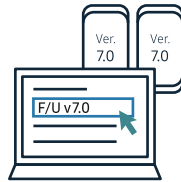

## Key Features

Samsung E-FOTA provides OS version control by offering 3 key features